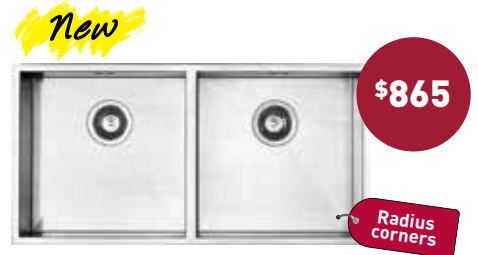

Handmade sinks!

Deluxe inset / undermount

1 bowl sink – 26 litres
SKT4SC
400 cabinet
L 380mm x B 440mm x D 200mm

1 & 1/2 bowl sink – 30 litres & 14 Litres
SKT7SC
700 cabinet
L 650mm x B 440mm x D 200mm

2 bowl sink – 30 litres x 2
SKT9SC
900 cabinet
L 870mm x B 440mm x D 200mm