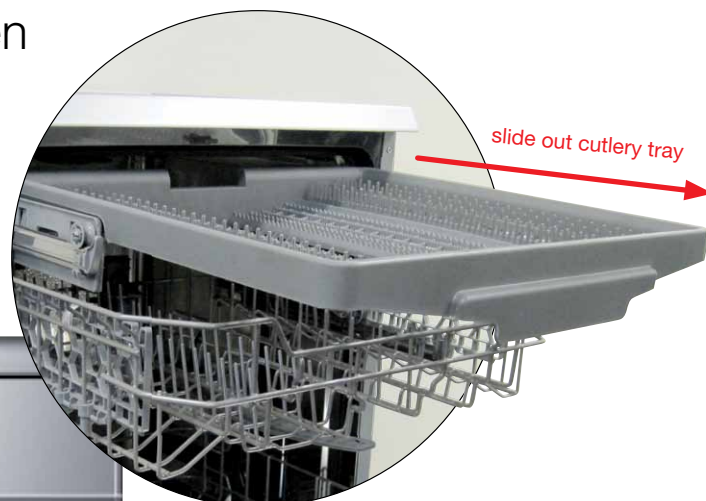

BDW65S

60cm Electronic Dishwasher

Kitchen clean ups have never been easier with this water efficient dishwasher from Baumatic.

- 14 place settings
- 7 programs: Intensive, Normal, Economic, Glass, 60min, Rapid, Soak
- Silver panel + S/S outer door
- Adjustable top basket
- Fold down plate racks
- Half load setting (top or bottom)
- Top/upper/lower basket
- 1-24h delay start
- LED display
- 3.5 star energy rating
- 4 star water rating

BDW65W

60cm Electronic Dishwasher

Kitchen clean ups have never been easier with this water efficient dishwasher from Baumatic.

- 14 place settings
- 7 programs: Intensive, Normal, Economic, Glass, 60min, Rapid, Soak
- White finish
- Adjustable top basket
- Fold down plate racks
- Half load setting (top or bottom)
- Top/upper/lower basket
- 1-24h delay start
- LED display
- 3.5 star energy rating
- 4 star water rating