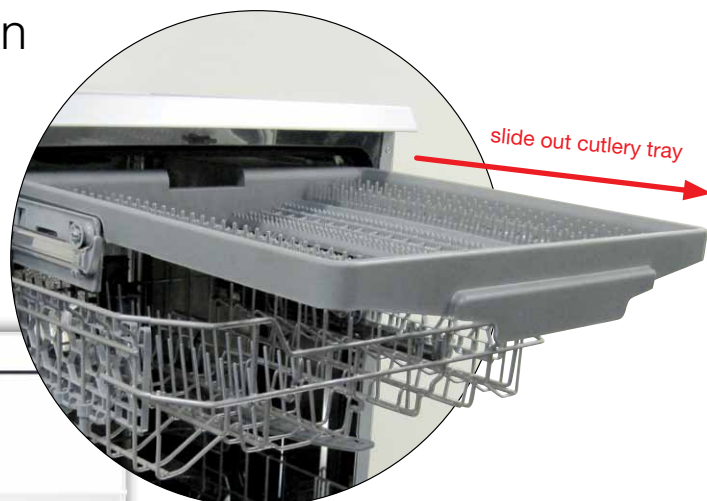

BDW65S

60cm Electronic Dishwasher

Kitchen clean ups have never been easier with this water efficient dishwasher from Baumatic.

- 14 place settings
- 7 programs: Intensive, Normal, Economic, Glass, 60min, Rapid, Soak
- Silver panel + S/S outer door
- Adjustable top basket
- Fold down plate racks
- Half load setting (top or bottom)
- Top/upper/lower basket
- 1-24h delay start
- LED display
- 3.5 star energy rating
- 4 star water rating

BDW65W

60cm Electronic Dishwasher

Kitchen clean ups have never been easier with this water efficient dishwasher from Baumatic.

- 14 place settings
- 7 programs: Intensive, Normal, Economic, Glass, 60min, Rapid, Soak
- White finish
- Adjustable top basket
- Fold down plate racks
- Half load setting (top or bottom)
- Top/upper/lower basket
- 1-24h delay start
- LED display
- 3.5 star energy rating
- 4 star water rating