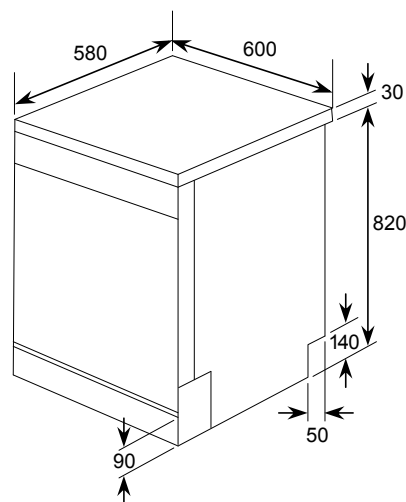

BDW65S

60cm Electronic Dishwasher

Kitchen clean ups have never been easier with this water efficient dishwasher from Baumatic.

- 14 place settings
- 7 programs: Intensive, Normal, Economic, Glass, 60min, Rapid, Soak
- Silver panel + S/S outer door
- Adjustable top basket
- Fold down plate racks
- Half load setting (top or bottom)
- Top/upper/lower basket
- 1-24h delay start
- LED display
- 3.5 star energy rating
- 4 star water rating